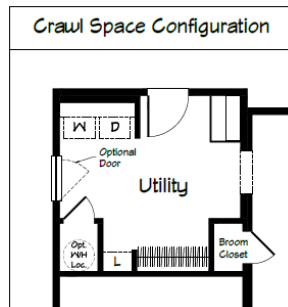

New

PLAN OF THE MONTH: February 2024

Ritz-Craft
Custom Building Simplified

PLAN NAME: Ethos Ranch

PLAN INFO: 1768 sq. ft
3 Bedrooms | 2 Baths

DESCRIPTION: Ranch

COLLECTION: Modern Living

Scan QR for
Interior Views