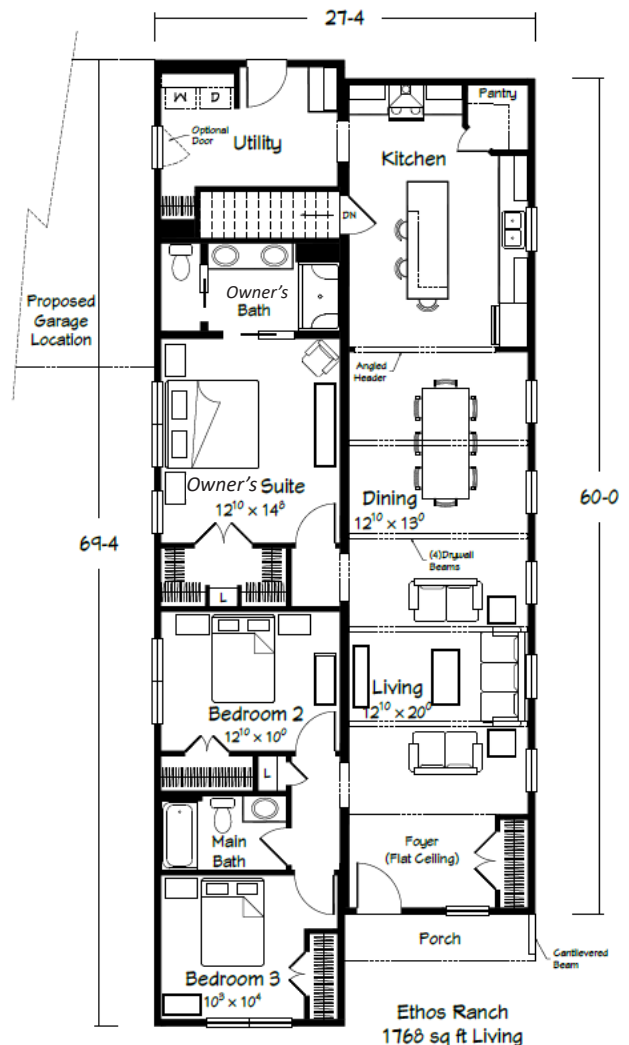

New

PLAN OF THE MONTH: February 2024

Ritz-Craft
Custom Building Simplified

PLAN NAME: Ethos Ranch

PLAN INFO: 1768 sq. ft
3 Bedrooms | 2 Baths

DESCRIPTION: Ranch

COLLECTION: Modern Living

Scan QR for
Interior Views

Ethos Ranch
1768 sq ft Living